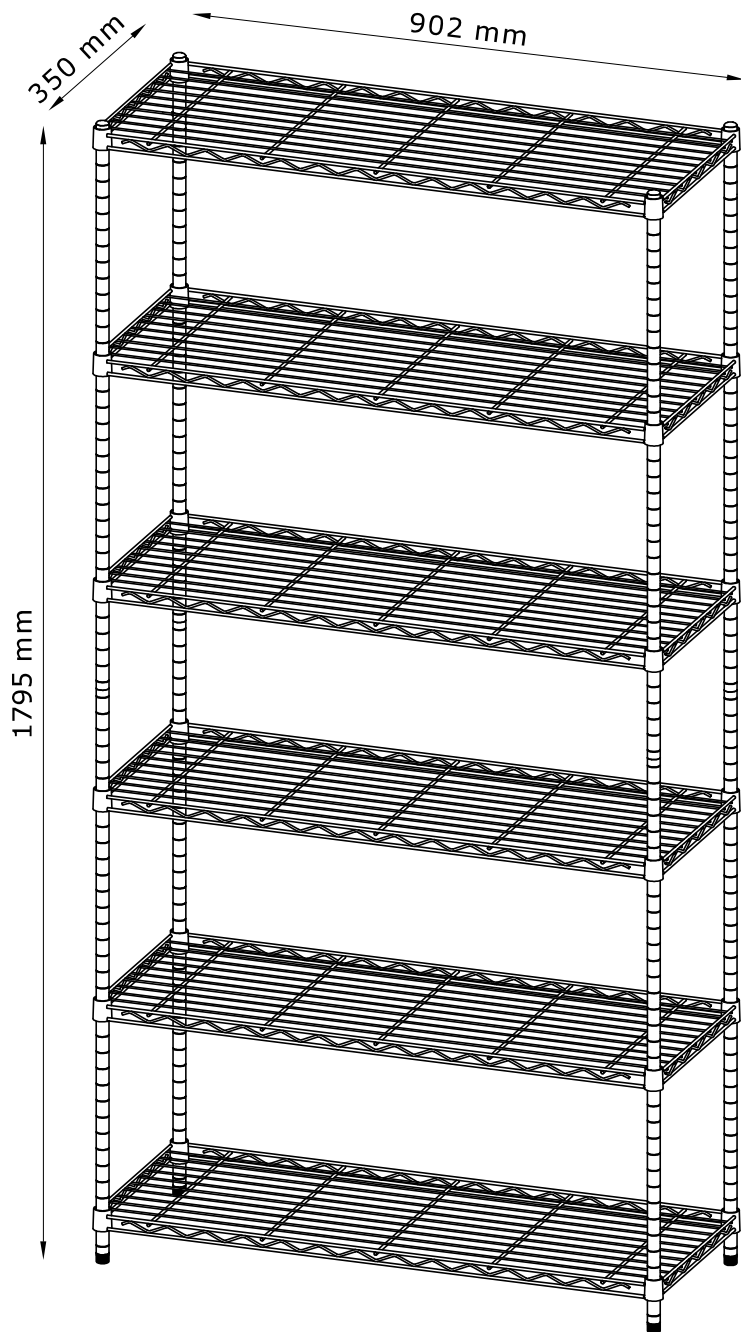

VINDINGE

3605020