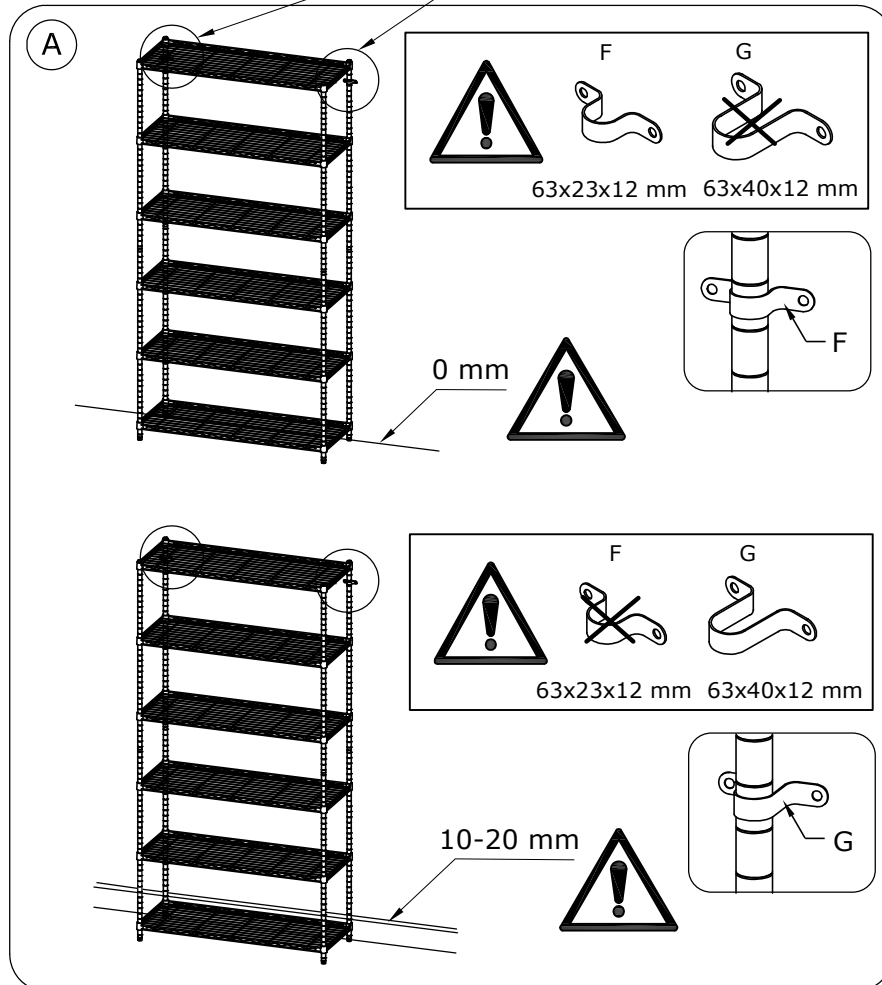

Bx4

Ø18x21 mm

9

Warning icons: a triangle with an exclamation mark, a checkmark over a spacer being inserted into a hole, and a crossed-out circle with a hole.

10

11

12

Ax8

32x23x16 mm

13

Ax8

32x23x16 mm

14

Dx4
Ø19x16 mm

15

16

17

18

19

Cx4  M6/Ø19x32 mm	Ex4  Ø19x11 mm	
--	---	--

20

Ax8  32x23x16 mm	
---	--

21

22